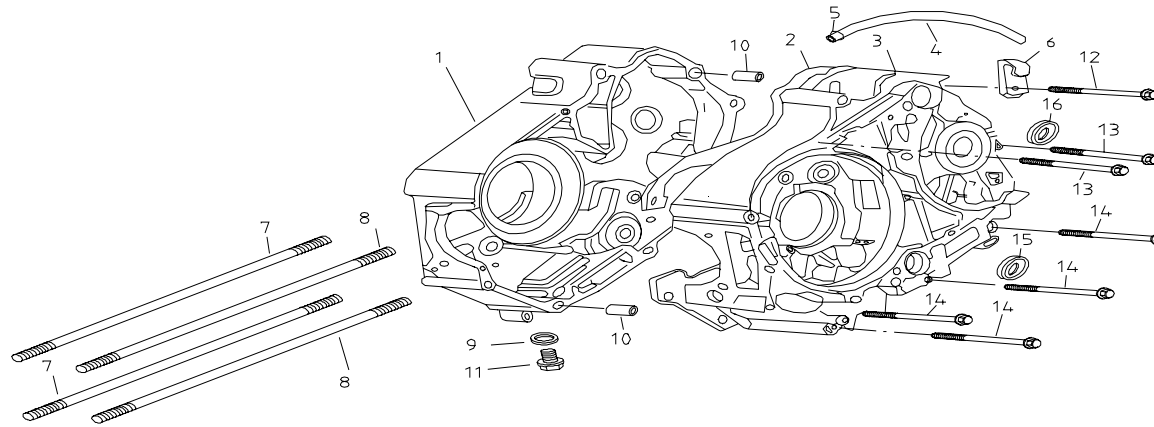

CRANKCASE ASSY

MODEL BAJA125

Item No.	Part No.	UPC Number	Description	Baja Description	Qty Shipped per order	Qty.		
1	STR125-506	883099068140	Right Crankcase Body(SILVER)		1	1		
1	STR125-493	883099068010	Right Crankcase Body(BLACK)		1	1		
2	STR125-507	883099068157	Seal,Crankcase		1	1		
3	STR125-508	883099068164	Left Crankcase Body(SILVER)		1	1		
3	STR125-494	883099068027	Left Crankcase Body(BLACK)		1	1		
6	STR125-509	883099068171	Vent Pipe,Crankcase		1	1		
7	STR125-510	883099068188	Pipe Clip		2	2		
8	STR125-511	883099068195	Clamp,Vent Pipe		2	2		
9	STR125-512	883099068201	Stud Bolt ,Cylinder		1	1		
10	STR125-513	883099068218	Stud Bolt,Cylinder		2	2		
11	STR125-514	883099068225	Aluminum Washer		1	1		
12	STR125-515	883099068232	Dowel Pin 10*14		1	1		
13	STR125-516	883099068249	Drain Bolt		2	2		
14	STR125-517	883099068256	Hex Flange Bolt M6*50		2	4		
15	STR125-518	883099068263	Hex Flange Bolt M6*60		1	1		
16	STR125-519	883099068270	Hex Flange Bolt M6*65		1	1		
17	STR125-520	883099068287	Oil seal		1	1		
18	STR125-521	883099068294	Oil seal		1	1