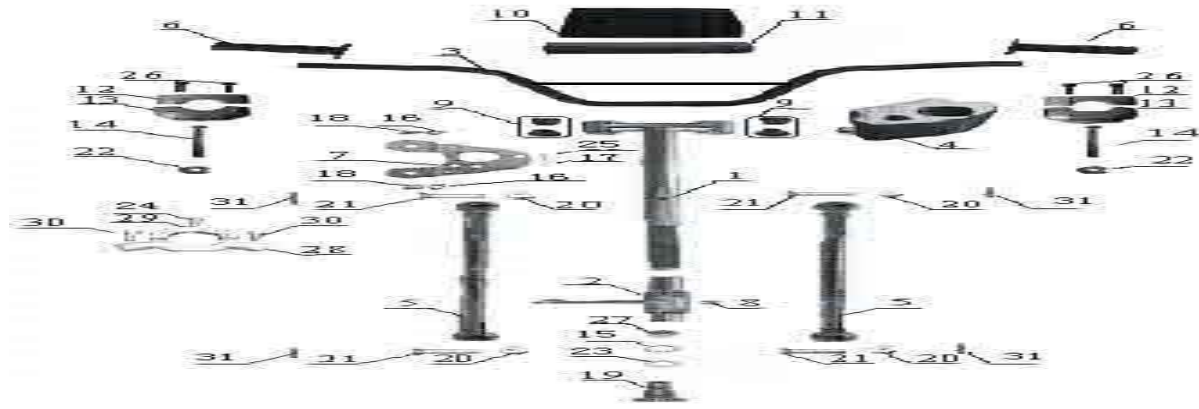

HANDLEBAR AND STEERING

MODEL STR125

Item No.	Part No.	UPC Number	Description	Baja Description	Qty Shipped per order	Qty.		
1	STR125-171	883099013676	STEERING SHAFT ASSY		1	1		
2	STR125-172	883099013683	STEERING ARM ASSY		1	1		
3	STR125-173	883099013690	HANDLEBAR		1	1		
4	STR125-174	883099013706	LOCK BOX		1	1		
5	STR125-175	883099000034	STEERING TIE-ROD ASSY		2	2		
6	STR125-176	883099013713	GRIP HANDLE		2	2		
7	STR125-177	883099013720	LOCATING PLATE		1	1		
8	STR125-178	883099013737	SCREW		1	1		
9	STR125-179	883099013744	SHOCK ABSORBING GASKET		2	4		
10	STR125-180	883099013751	GROSS BAR PAD,OUTSIDE		1	1		
11	STR125-181	883099013768	GROSS BAR PAD,INSIDE		1	1		
12	STR125-182	883099013775	UPPER HOLDER,HANDLEBAR		2	2		
13	STR125-183	883099013782	LOWER HOLDER,HANDLEBAR		2	2		
14	STR125-184	883099013799	BOLT		2	2		
15	STR125-185	883099013805	GASKET		1	1		
16	STR125-186	883099013812	WASHER		2	2