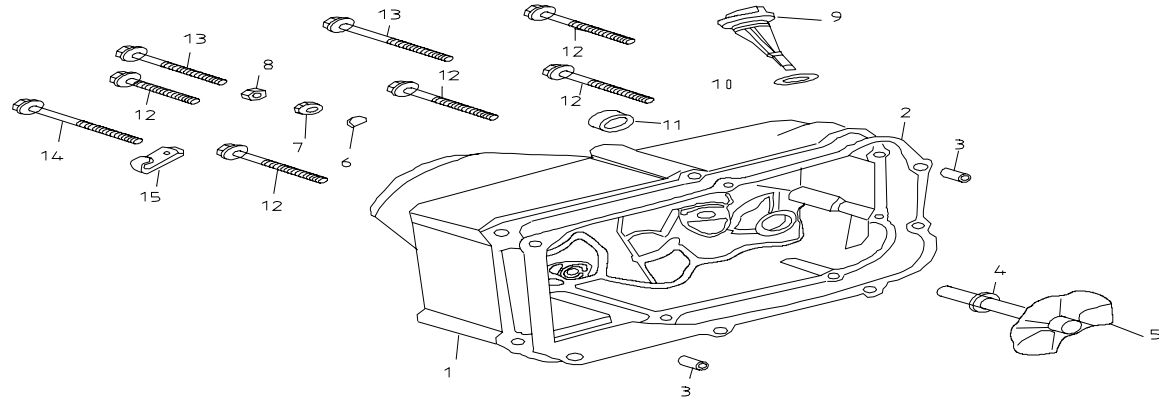

RIGHT CRANKCASE COVER **MODEL BAJA125**

Item No.	Part No.	UPC Number	Description	Baja Description	Qty Shipped per order	Qty.		
1	STR125-392	883099067334	R.crankcase cover (SILVER)		1	1		
1	STR125-148	883099013447	R.crankcase cover (BLACK)		1	1		
2	STR125-393	883099067341	Gasket, R.crankcase cover		1	1		
3	STR125-394	883099067358	Dowel Pin 8*11		2	2		
4	STR125-395	883099067365	Adjusting Screw		1	1		
5	STR125-396	883099067372	Adjusting Cam Plate		1	1		
6	STR125-397	883099067389	O-ring 7.5*1.7		1	1		
7	STR125-398	883099067396	Flat Washer 8*15*1		1	1		
8	STR125-399	883099067402	Adjusting Nut M7		1	1		
9	STR125-400	883099067419	Oil guage		1	1		
10	STR125-401	883099067426	O-ring		1	1		
11	STR125-402	883099067433	Oil Seal		1	1		
12	STR125-403	883099067440	Hex Flange Bolt M6*40		5	5		
13	STR125-404	883099067457	Hex Flange Bolt M6*65		2	2		
14	STR125-405	883099067464	Hex Flange Bolt M6*80		1	1		
15	STR125-406	883099067471	Fixing clip, high-pressure wire		1	1