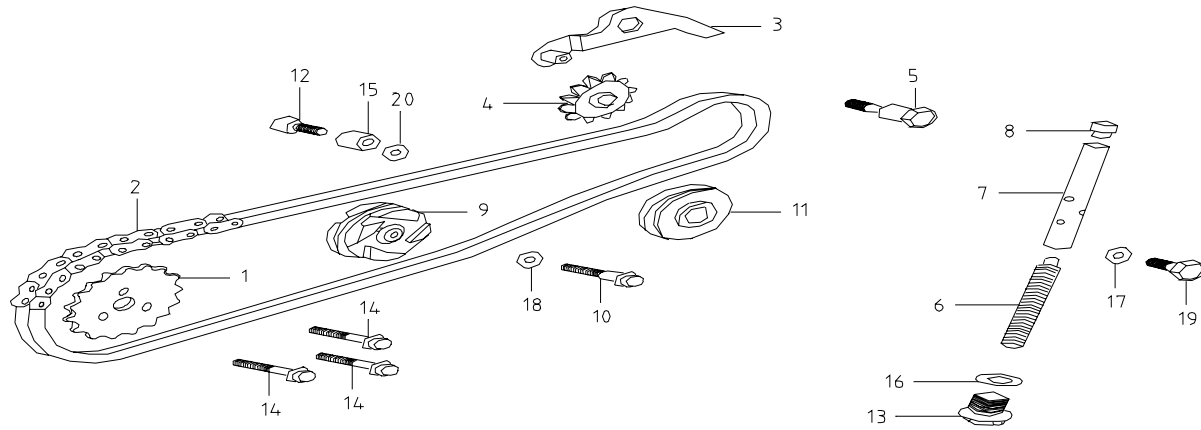

TIMING CHAIN

MODEL BAJA125

Item No.	Part No.	UPC Number	Description	Baja Description	Qty Shipped per order	Qty.		
17	STR125-375	883099067174	Flat Washer		1	1		
18	STR125-376	883099067181	Flat Washer		1	1		
19	STR125-377	883099067198	Hex Bolt M6*18		1	1		
20	STR125-379	883099067204	Flat Washer		1	1