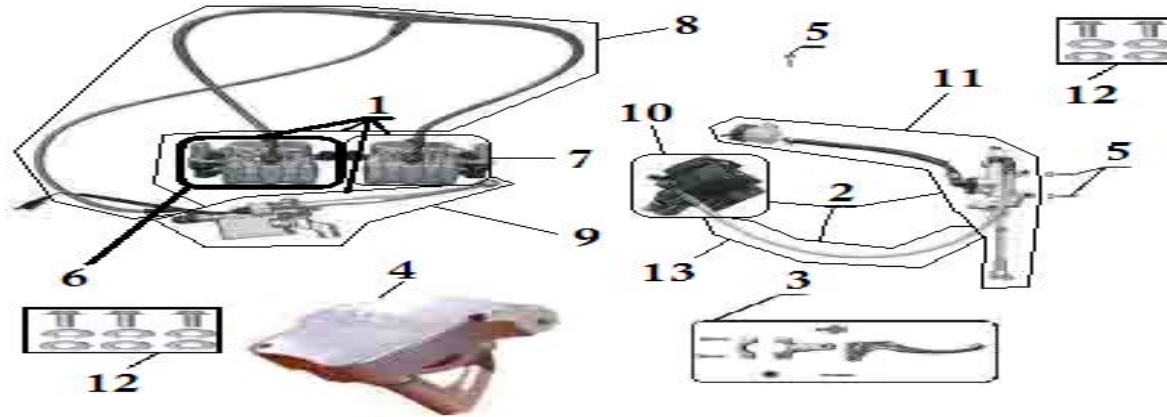

FRONT AND REAR BRAKE

MODEL STR125

Item No.	Part No.	UPC Number	Description	Baja Description	Qty Shipped per order	Qty.		
1	STR125-210	883099014055	FRONT DISC BRAKE ASSY	FRONT DISC BRAKE ASSY	1	1		
2	STR125-211	883099014062	REAR DISC BRAKE ASSY	REAR DISC BRAKE ASSY	1	1		
3	STR125-212	883099000041	DISC BRAKE LEVER	HALT THE CAR HANDLE	1	1		
4	STR125-213	883099000058	GREASER	THROTTLE ASSY	1	1		
5	STR125-214	883099014079	BOLT	BOLT	3	3		
6	STR125-599	883099078538	FRONT LEFT CALIPER	CALIPER, FRONT LEFT	1	1		
7	STR125-600	883099078545	FRONT RIGHT CALIPER	CALIPER, FRONT RIGHT	1	1		
8	STR125-604	883099078583	FRONT HYDRAULIC HOSE	BRAKE LINE,FRONT	1	1		
9	STR125-602	883099078569	FRONT BRAKE LEVER ASSY	MASTER CYLINDER AND LEVER	1	1		
10	STR125-601	883099078552	REAR CALIPER	CALIPER, REAR	1	1		
11	STR125-603	883099078576	REAR BRAKE MASTER CYLINDER	MASTER CYLINDER AND RESERVOIR	1	1		
12	STR125-606	842645009655	BANJO BOLTS WITH WASHERS		2	5		
13	STR125-605	883099078590	REAR HYDRAULIC HOSE	BRAKE LINE, REAR	1	1