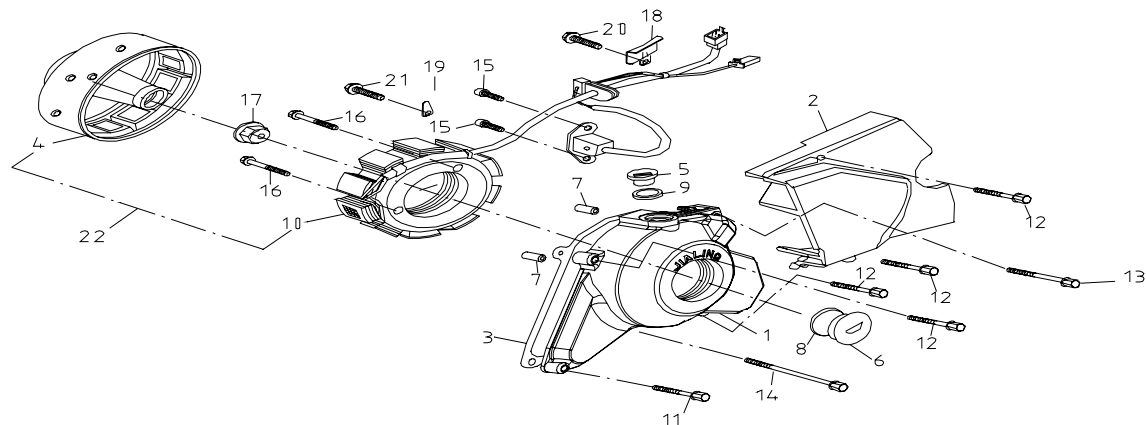

MAGNETIC MOTOR

MODEL BAJA125

Item No.	Part No.	UPC Number	Description	Baja Description	Qty Shipped per order	Qty.		
15	STR125-495	883099068034	Screw M6*16		2	2		
16	STR125-496	883099068041	Bolt flange M6x20		2	2		
17	STR125-480	883099067884	Nut hex M10x1.25		1	1		
18	STR125-481	883099067891	Board pressure		1	1		
19	STR125-482	883099067907	Board fixing		1	1		
20	STR125-483	883099067914	Bolt flange M6x12		1	1		
21	STR125-484	883099067921	Screw M6*5		1	1		
22	STR125-485	883099067938	Generator assy.		1	1