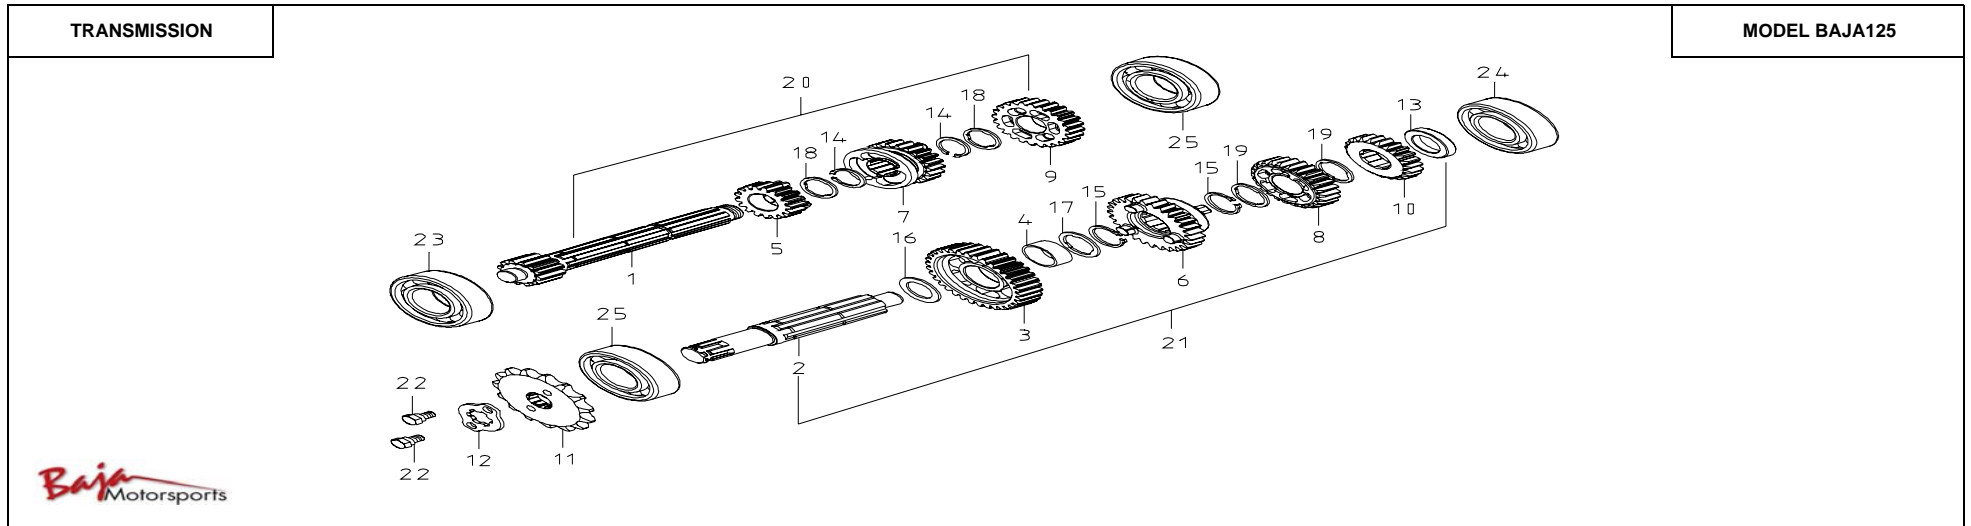

TRANSMISSION

MODEL BAJA125

Item No.	Part No.	UPC Number	Description	Baja Description	Qty Shipped per order	Qty.		
1	STR125-540	883099068355	Main shaft transmission		1	1		
2	STR125-541	883099068362	Shaft counter transmission		1	1		
3	STR125-542	883099068379	Driven gear-		1	1		
4	STR125-543	883099068386	Bushing		1	1		
5	STR125-544	883099068393	Initiative gear-		1	1		
6	STR125-545	883099068409	Driven gear-		1	1		
7	STR125-546	883099068416	Initiative gear-		1	1		
8	STR125-547	883099068423	Driven gear-		1	1		
9	STR125-548	883099068430	Initiative gear-		1	1		
10	STR125-549	883099068447	Driven gear-		1	1		
11	STR125-550	883099068454	Sprocket drive(14T)		1	1		
12	STR125-551	883099068461	Locating board,sprocket drive		1	1		
13	STR125-552	883099068478	Washer		1	1		
14	STR125-553	883099068485	Check ring		1	2		
15	STR125-554	883099068492	Check ring		1	2		
16	STR125-555	883099068508	Washer thrust		1	1