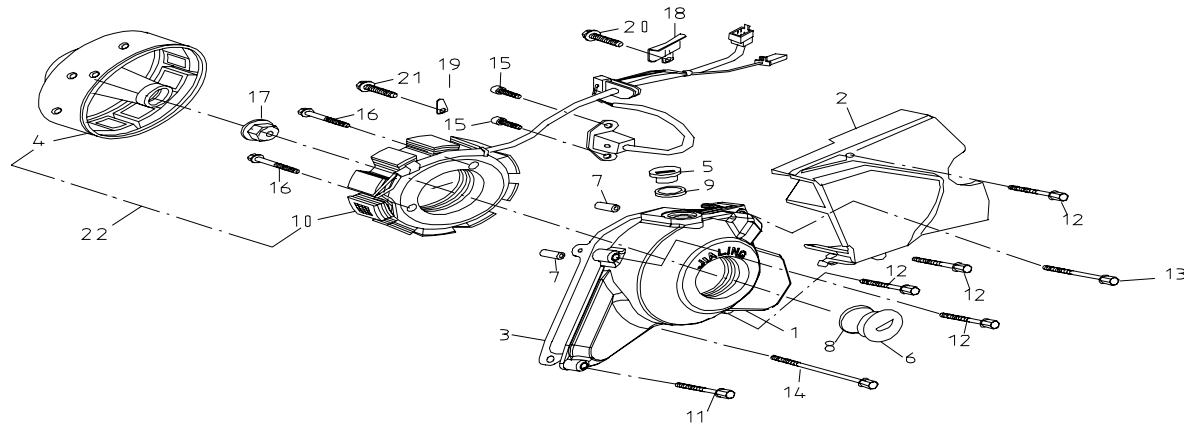

MAGNETIC MOTOR		MODEL BAJA125

Item No.	Part No.	UPC Number	Description	Baja Description	Qty Shipped per order	Qty.		
1	STR125-464	883099067723	FR.cover,L.(SILVER)		1	1		
1	STR125-465	883099067730	FR.cover,L.BLACK		1	1		
2	STR125-466	883099067747	RR.cover,L.(SILVER)		1	1		
2	STR125-467	883099067754	RR.cover,L.(BLACK)		1	1		
3	STR125-468	883099067761	Gasket FR.cover,L.		1	1		
4	STR125-469	883099067778	Rotor assy		1	1		
5	STR125-470	883099067785	upper tuyere cap		1	1		
6	STR125-471	883099067792	tuyere cap		1	1		
7	STR125-472	883099067808	Dowel pin 92401-08014		2	2		
8	STR125-473	883099067815	O-seal,tuyere		1	1		
9	STR125-474	883099067822	O-seal,upper tuyere		1	1		
10	STR125-475	883099067839	Stator assy.		1	1		
11	STR125-476	883099067846	Bolt flangeE M6x25		1	1		
12	STR125-477	883099067853	Bolt flange M6x32		2	4		
13	STR125-478	883099067860	BOLT FLANG M6*50		1	1		
14	STR125-479	883099067877	Bolt flange M6x105		1	1