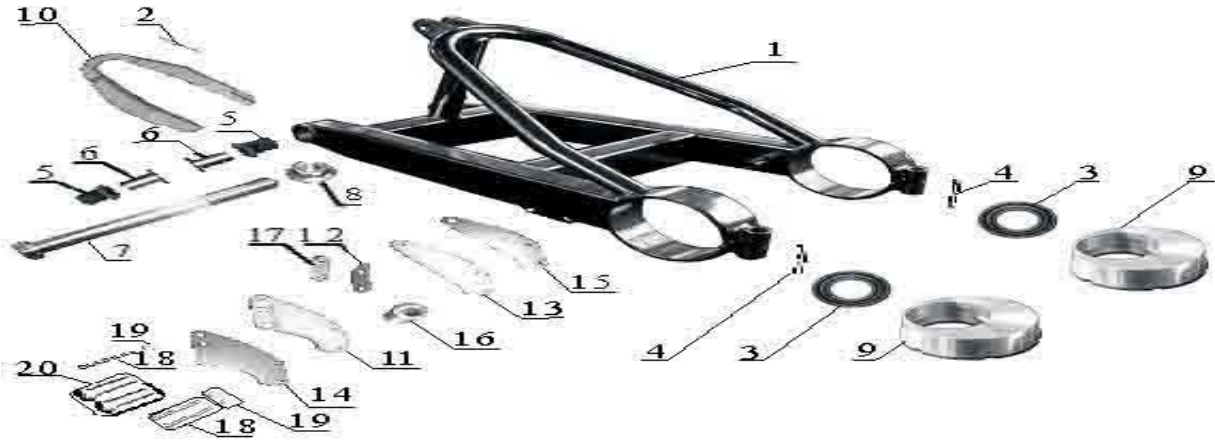

Item No.	Part No.	UPC Number	Description	Baja Description	Qty Shipped per order	Qty.		
33	STR125-144	883099013409	BOLT		2	4		

REAR SWING ARM

MODEL STR125

Item No.	Part No.	UPC Number	Description	Baja Description	Qty Shipped per order	Qty.		
1	STR125-151	883099013478	REAR SWING SHELF		1	1		
2	STR125-152	883099013485	RIVET		1	1		
3	STR125-153	883099013492	BEARING		2	2		
4	STR125-154	883099013508	SCREW		2	2		
5	STR125-155	883099013515	COLLAR,OUTSIDE		2	2		
6	STR125-156	883099013522	COLLAR,INSIDE		2	2		
7	STR125-157	883099013539	FLANGE BOLT		1	1		
8	STR125-158	883099013546	SELF-LOCK NUT		1	1		
9	STR125-159	883099013553	BEARING SEAT		2	2		
10	STR125-160	883099013560	ORIENTED SEAT		1	1		
11	STR125-161	883099013577	PLASTIC SLIPPING PLATE,LEFT		1	1		
12	STR125-162	883099013584	PLASTIC SLIPPING PLATE,MIDDLE		1	1		
13	STR125-163	883099013591	PLASTIC SLIPPING PLATE,RIGHT		1	1		
14	STR125-164	883099013607	INSTALLING PLATE,LEFT		1	1		
15	STR125-165	883099013614	INSTALLING PLATE,RIGHT		1	1		
16	STR125-166	883099013621	SPACER		1	1		

REAR SWING ARM

MODEL STR125

Baja
Motorsports

Item No.	Part No.	UPC Number	Description	Baja Description	Qty Shipped per order	Qty.		
17	STR125-167	883099013638	LINKED PLATE		1	1		
18	STR125-168	883099013645	SCREW		3	3		
19	STR125-169	883099013652	SELF-LOCK NUT		3	3		
20	STR125-170	883099013669	SCREW		2	2		