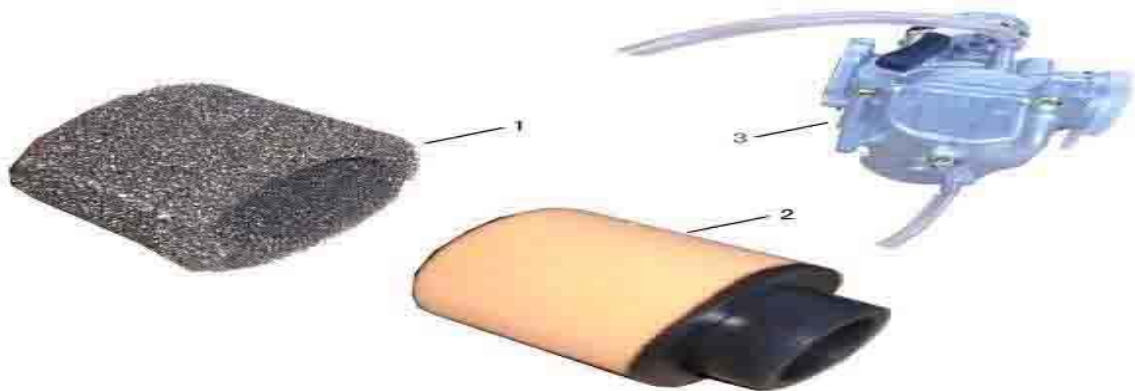

CARBURETOR AND AIR CLEANER

MODEL BAJA125

Item No.	Part No.	UPC Number	Description	Baja Description	Qty Shipped per order	Qty.			
1	STR125-149	883099013454	COVER,AIR CLEANER		1	1			
2	STR125-313	883099000232	AIR CLEANER		1	1			
3	STR125-312	883099000225	CARBURETOR		1	1