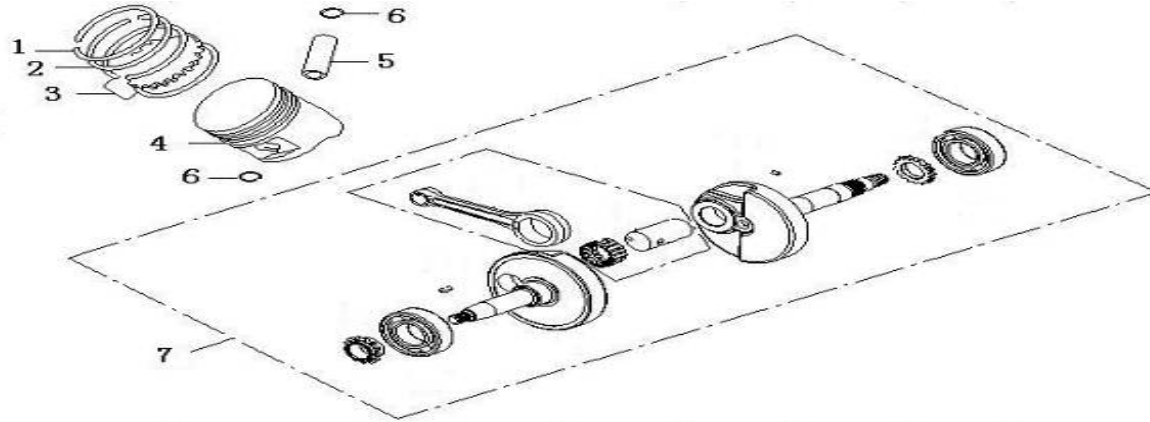

CRANKSHAFT, ROD COMP

MODEL BAJA125

Item No.	Part No.	UPC Number	Description	Baja Description	Qty Shipped per order	Qty.		
1			Piston ring A	AVAILABLE WITH STR125-539		1		
2			piston ring B	AVAILABLE WITH STR125-539		1		
3			Oil ring	AVAILABLE WITH STR125-539		1		
4	STR125-525	883099068300	Piston		1	1		
5	STR125-526	883099068317	Piston pin		1	1		
6	STR125-527	883099068324	CLIP, PISTON PIN		2	2		
7	STR125-538	883099068331	Crank Shaft Assy		1	1		
	STR125-539	883099068348	Piston ring comp.		1	1