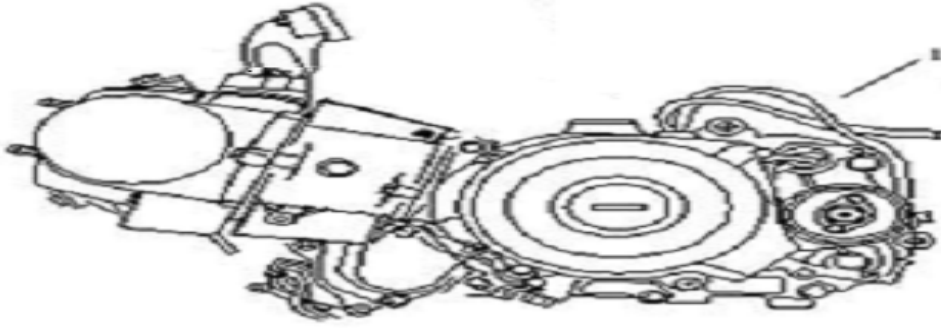

ENGINE

MODEL BAJA125

Item No.	Part No.	UPC Number	Description	Baja Description	Qty Shipped per order	Qty.		
1	STR125-314	883099014833	ENGINE (Black)		1	1		
2			ENGINE (Silver)		1	1