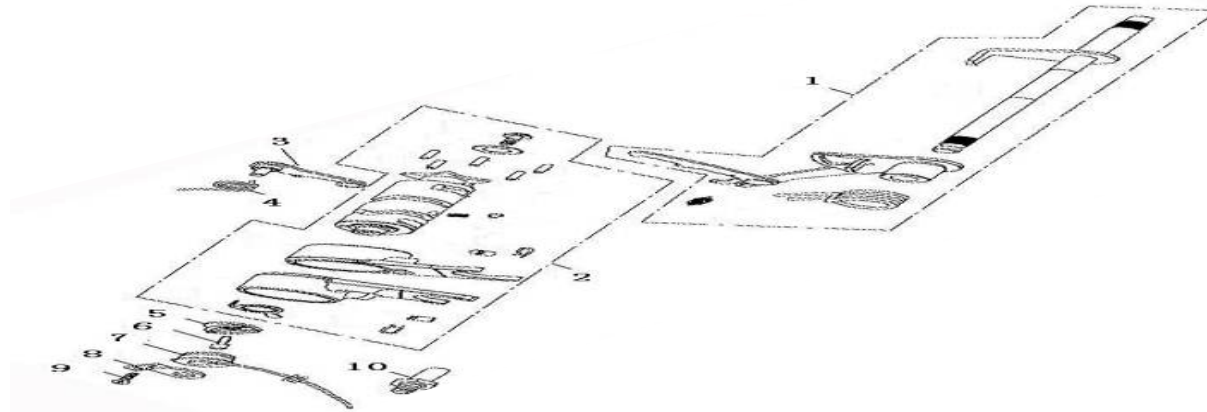

**GEARSHIFT AND DRUM
ASSY**

MODEL BAJA125

Item No.	Part No.	UPC Number	Description	Baja Description	Qty Shipped per order	Qty.		
1	STR125-579	883099068706	Shifting arm comp		1	1		
2	STR125-580	883099068713	Shift drum assy		1	1		
3	STR125-581	883099068720	Fixing plate		1	1		
4	STR125-582	883099068737	Spring		1	1		
5	STR125-583	883099068744	Moving contactor		1	1		
6	STR125-584	883099068751	Bolt M6x12		1	1		
7	STR125-585	883099068768	Gear switch comp		1	1		
8	STR125-586	883099068775	Gear switch press plate		1	1		
9	STR125-587	883099068782	Bolt M6x12		1	1		
10	STR125-589	883099068805	Fixing bolt		1	1