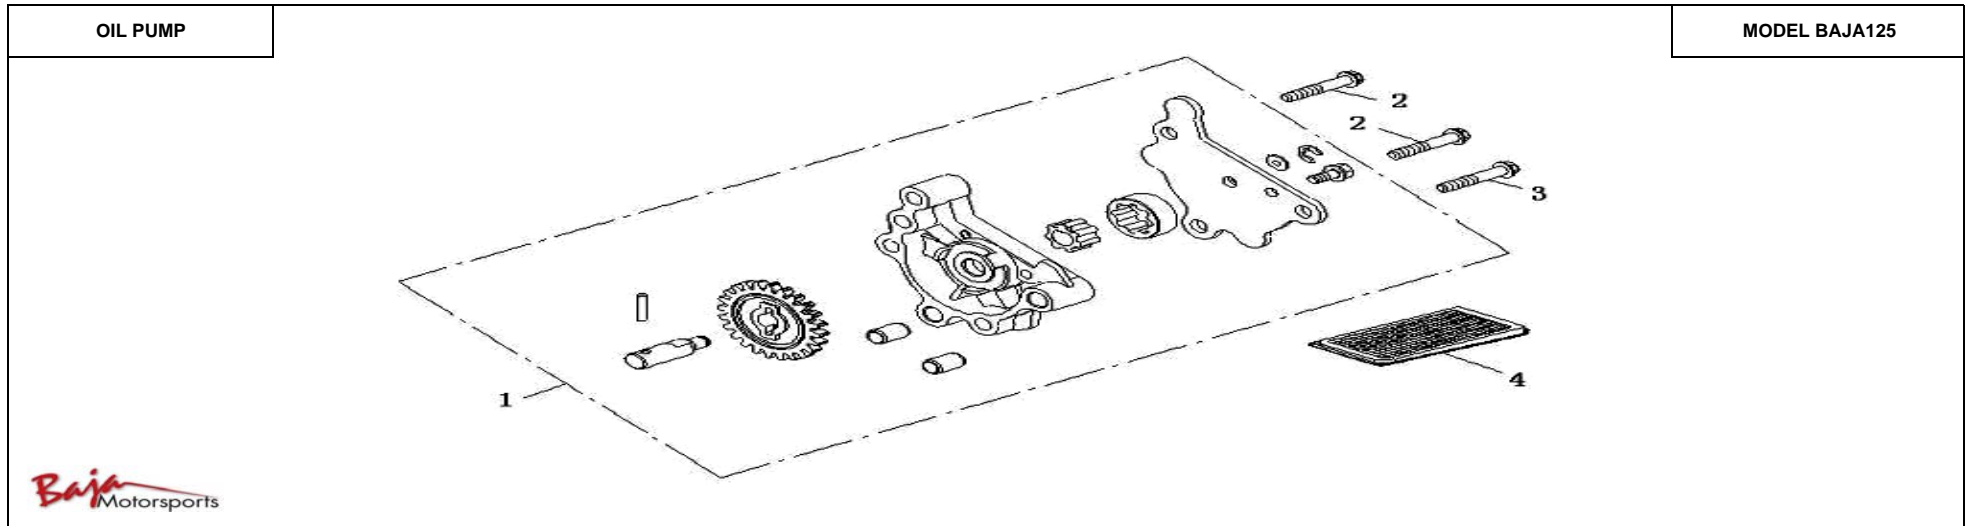

Item No.	Part No.	UPC Number	Description	Baja Description	Qty Shipped per order	Qty.		
1	STR125-449	883099067570	Oil pump comp.		1	1		
2	STR125-457	883099067655	Hex Flange Bolt M6*40		2	2		
3	STR125-458	883099067662	Hex Flange Bolt M6*35		1	1		
4	STR125-453	883099067617	Oil screen comp.		1	1