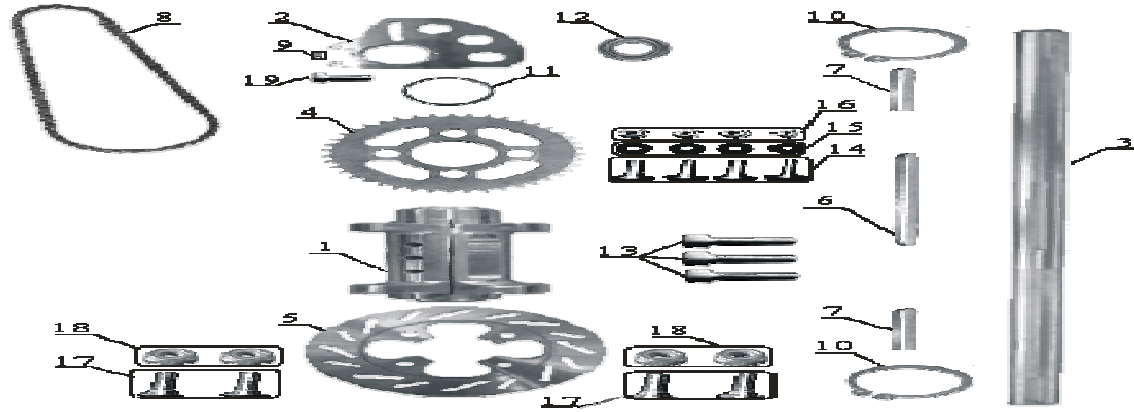

REAR AXLE MODEL STR125

Item No.	Part No.	UPC Number	Description	Baja Description	Qty Shipped per order	Qty.		
17	STR125-258	883099014468	BOLT		2	4		
18	STR125-259	883099014475	SELF-LOCK NUT		2	4		
19	STR125-260	883099014482	BOLT		2	2