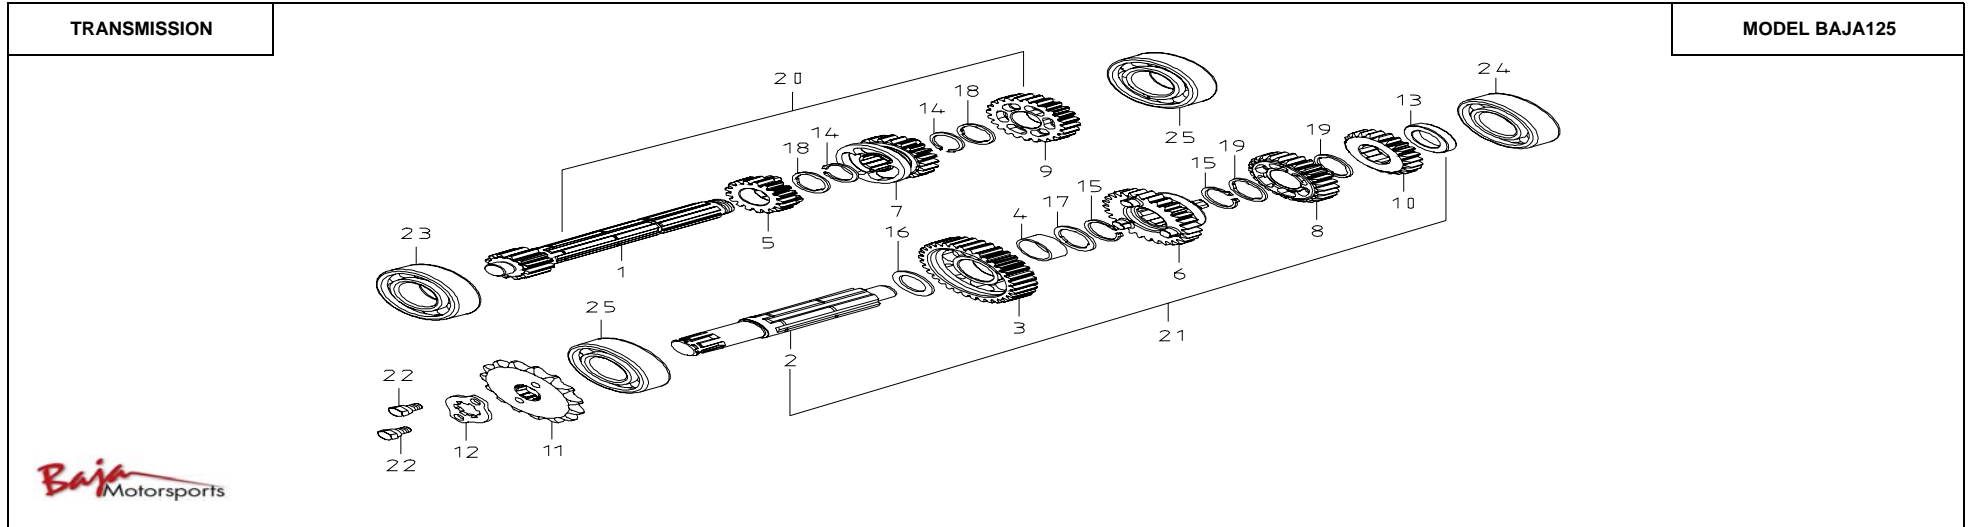

Item No.	Part No.	UPC Number	Description	Baja Description	Qty Shipped per order	Qty.		
17	STR125-556	883099068515	Washer spline		1	1		
18	STR125-557	883099068522	Washer spline		1	2		
19	STR125-558	883099068539	Washer spline		1	2		
20	STR125-559	883099068546	Main shaft assy.		1	1		
21	STR125-560	883099068553	Counter shaft assy.		1	1		
22	STR125-561	883099068560	Bolt hex M6x8		1	2		
23	STR125-562	883099068577	Bearing 6204		1	1		
24	STR125-563	883099068584	Bearing 6205		1	1		
25	STR125-564	883099068591	Bearing 6101		1	2