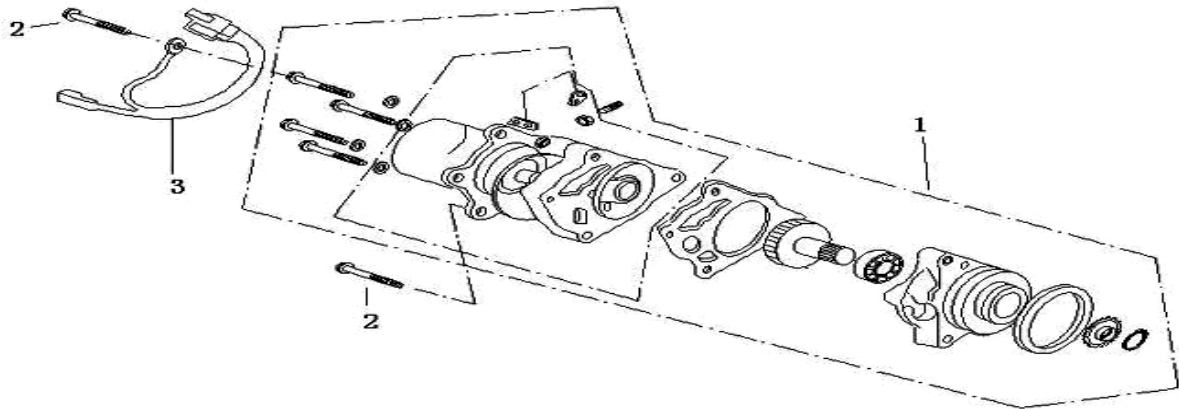

START MOTOR		MODEL BAJA125

Item No.	Part No.	UPC Number	Description	Baja Description	Qty Shipped per order	Qty.		
1	STR125-443	883099067518	Start Motor Assy		1	1		
2	STR125-444	883099067525	Hex Flange Bolt M6*25		2	2		
3	STR125-446	883099067549	Wire		1	1