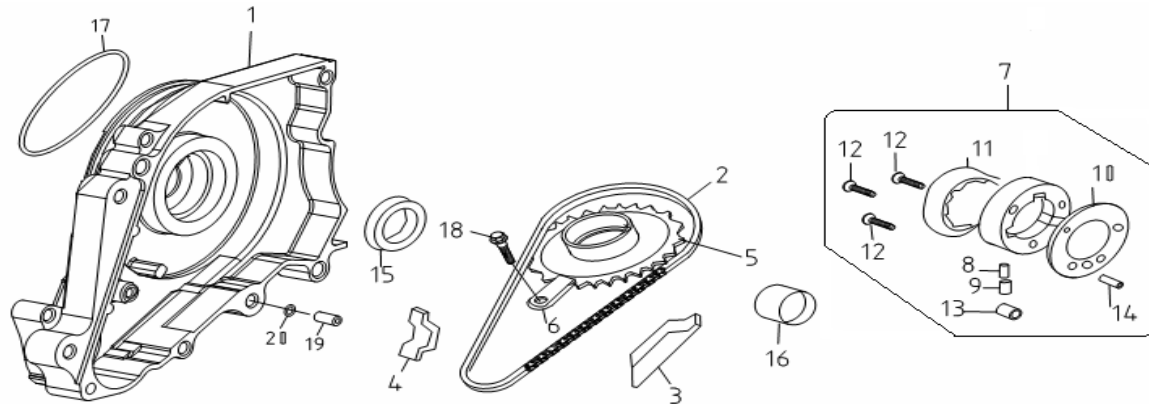

STARTING CHAIN

MODEL BAJA125

Item No.	Part No.	UPC Number	Description	Baja Description	Qty Shipped per order	Qty.			
17	STR125-502	883099068102	O-ring gasket		1	1			
18	STR125-503	883099068119	Bolt flange M6x12		1	1			
19	STR125-504	883099068126	Pin dowel 8x14		1	1			
20	STR125-505	883099068133	Gasket		1	1