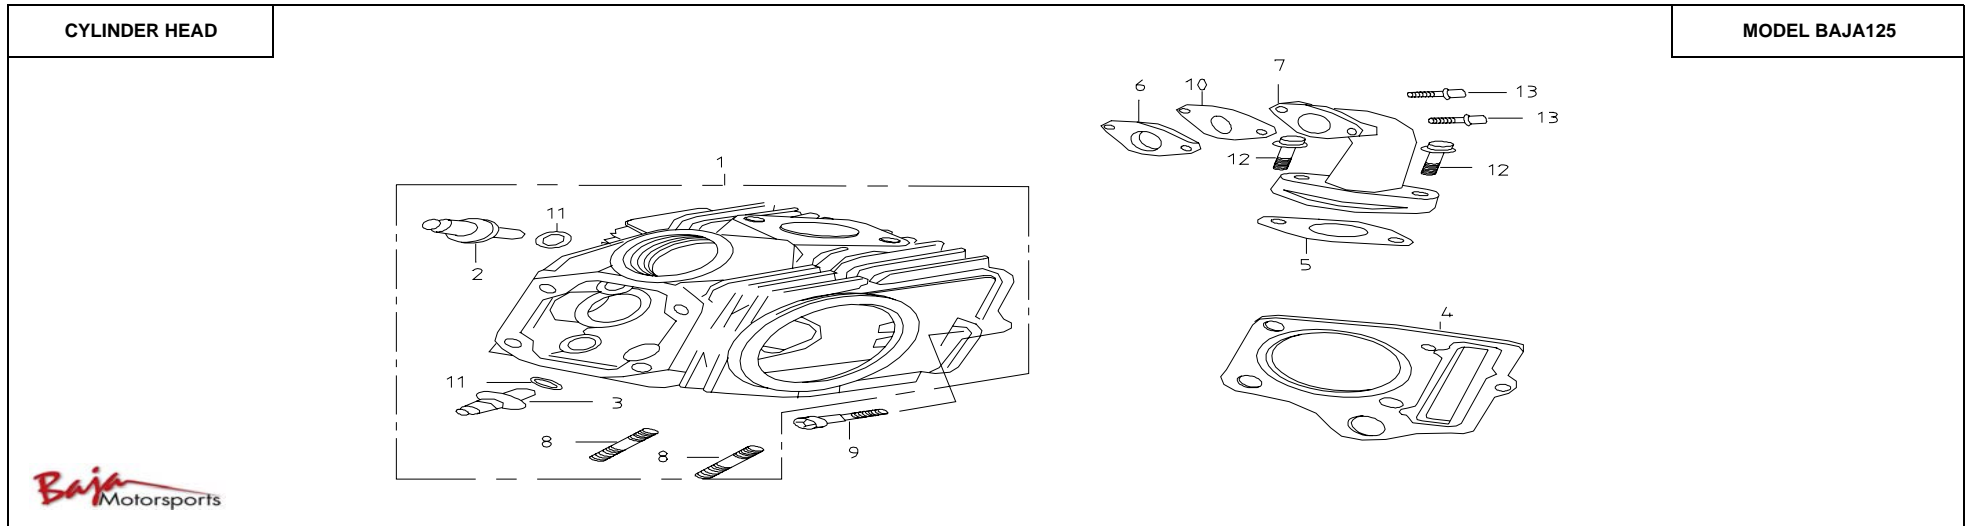

Item No.	Part No.	UPC Number	Description	Baja Description	Qty Shipped per order	Qty.		
1	STR125-333	883099066801	Cylinder head comp.	Cylinder head comp.	1	1		
2			intake valve pipe			1		
3			outtake valve pipe			1		
4	STR125-336	883099066818	Hex Flange Bolt M6*15		1	1		
5	STR125-337	883099066825	Hex Flange Bolt M6*20		1	1		
6	STR125-338	883099066832	Gasket comp., cylinder head		1	1		
7	STR125-339	883099066849	Gasket, inlet pipe		1	1		
8			bolt stud			2		
9	STR125-341	883099066856	bolt M6*20		1	1		
10	STR125-342	883099066863	gasket		1	1		
11			o type gasket			2		
12	STR125-344	883099066870	bolt 92140-06020		2	2		
13	STR125-345	883099066887	bolt 92140-06015		2	2